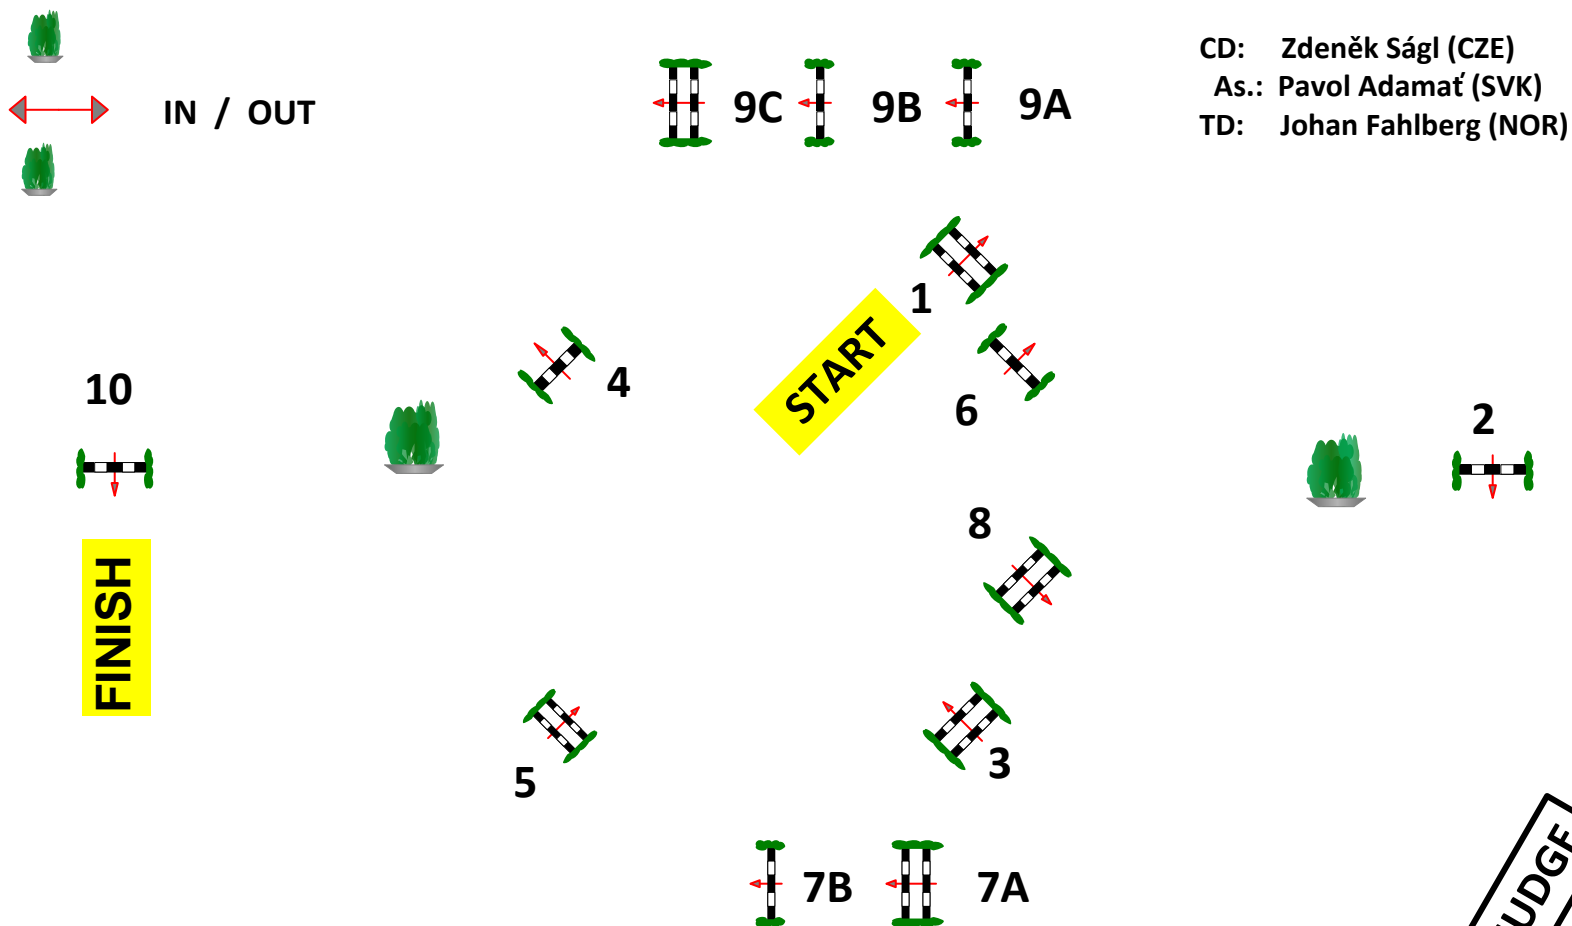

DATE:

7. 6. 2015

JUMPING TEST:

CCI 1*

SPEED: 350 m/min

DISTANCE: 500 m

TIME: 86 sec

HEIGHT: 115 cm

OBST./EFF.: 1-10/13

JUDGE